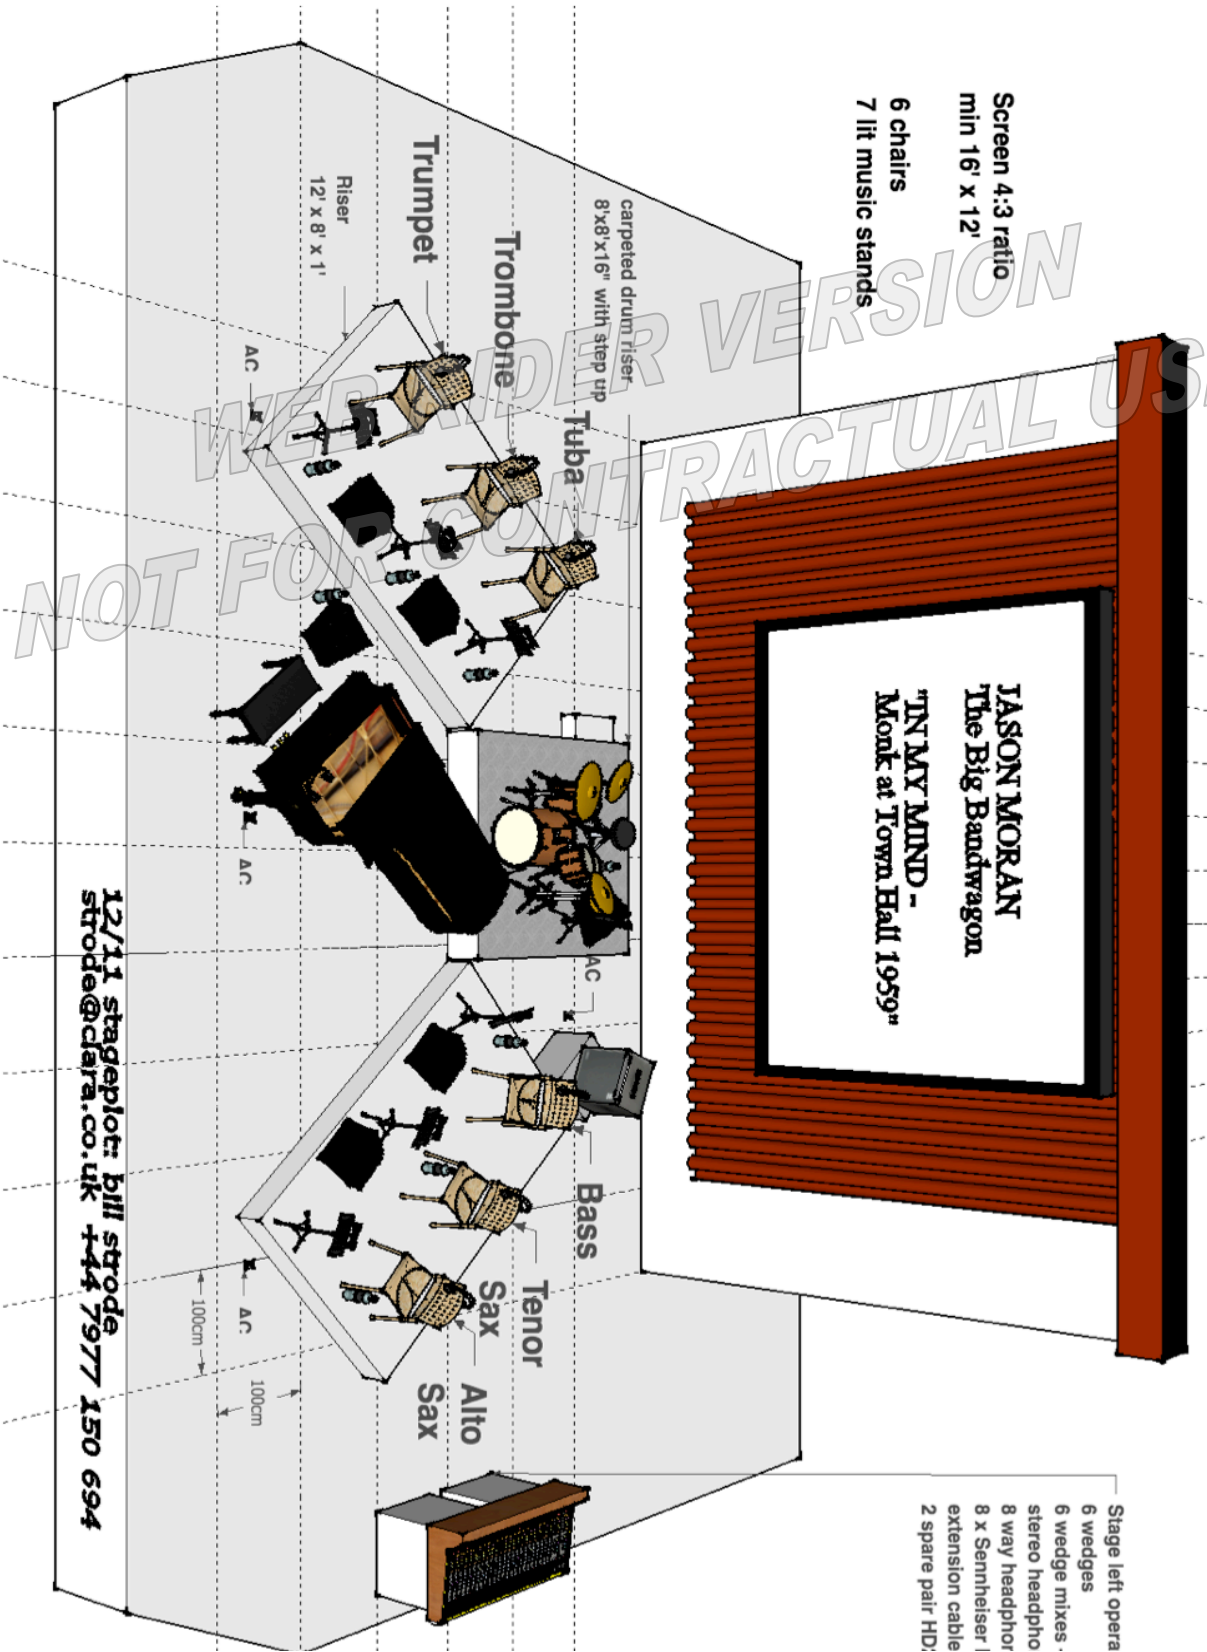

Multicore/Sound Distribution:

In addition to talkback from FOH, we need 4 return lines from

Aux masters at FOH to return to channel inputs on **monitor** console.

Cables at FOH: 2 x RCA phono to 2 x ¼" mono jacks to connect video audio via 2 x DI

Screen 4:3 ratio
 min 16' x 12'
 6 chairs
 7 lit music stands

JASON MORAN
 The Big Bandwagon
 "IN MY MIND" -
 Monk at Town Hall 1959"

Stage left opera
 6 wedges
 6 wedge mixers
 stereo headpho
 8 way headphor
 8 x Sennheiser
 extension cable
 2 spare pair HD;